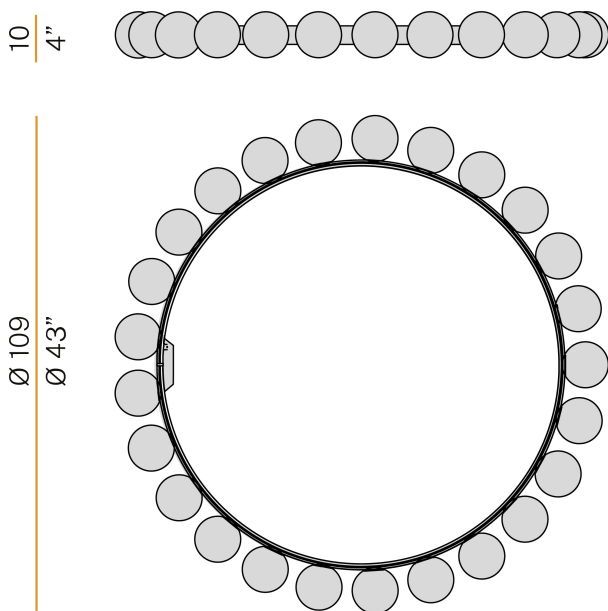

### Data sheet

CODE	M11606.110.0510
SYSTEM POWER CONSUMPTION	67W
LIGHT SOURCE	LED
COLOUR TEMPERATURE	2700K Ra>90
LIGHT DISTRIBUTION	diffused
POWER SUPPLY	24V DC
DRIVER	remote not included
NOMINAL LUMINOUS FLUX	3000lm
WEIGHT	10,30 Kg
PROTECTION DEGREE	IP20
COLOUR TOLLERANCES	SDCM 3
PACKING DIMENSIONS	107,0 x 107,0 x 11,0 cm

### Polar diagram